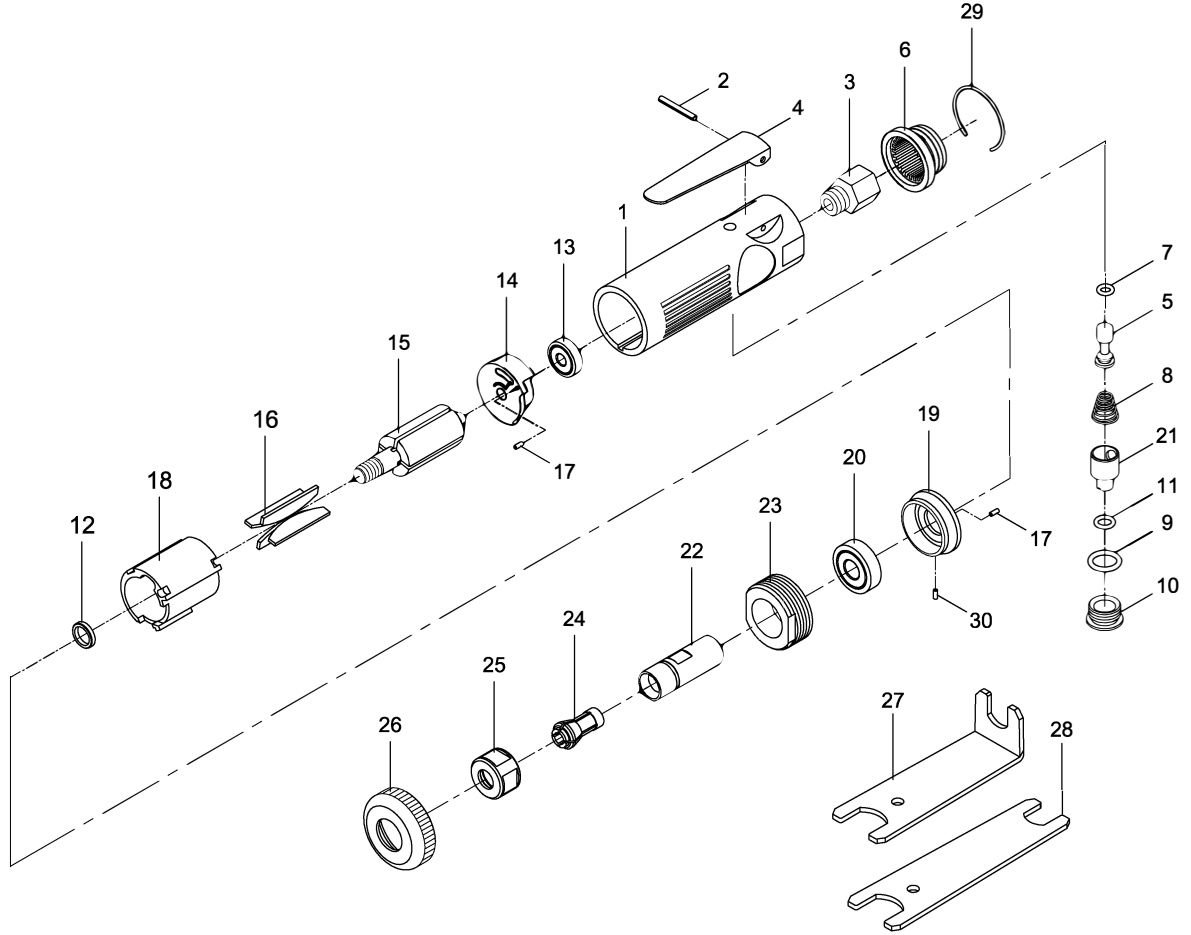

OS-3312 **GAV** HAVALI KALIPÇI TAŞLAMA

| No. | Part. No. | Parça Adı | No. | Part. No. | Parça Adı |
|-----|-----------|----------------------|-----|-----------|----------------------------|
| 1 | 51201 | Motor Housing | 16 | 51216 | Rotor Blades (4) |
| 2 | 30102 | Spring Pin (3x24L) | 17 | 70117 | Spring Pin (2) (2x5L) |
| 3 | 51203 | Air Inlet | 18 | 70118 | Cylinder |
| 4 | 51204 | Throttle Lever | 19 | 51219 | Front End Plate |
| 5 | 51205 | Valve Stem | 20 | 051220 | Ball Bearing (6000ZZ) |
| 6 | 51206 | Exhaust Diffuser | 21 | 51221 | Air Regulator |
| 7 | 70107 | O-Ring (4.8x1.9) | 22 | 51222 | Spindle |
| 8 | 51208 | Valve Spring | 23 | 51223 | Retainer |
| 9 | 70123 | O-Ring (11.8x2.4) | 24 | 51224 | Collet |
| 10 | 51210 | Throttle Valve Plug | 25 | 51225 | Collet Nut |
| 11 | 40305 | O-Ring (6.5x2) | 26 | 51226 | Housing Cap |
| 12 | 51212 | Rotor Bush | 27 | 51227 | Angle Double Ended Spanner |
| 13 | 030113 | Ball Bearing (626ZZ) | 28 | 51228 | Double Ended Spanner |
| 14 | 51214 | Rear End Plate | 29 | 51229 | Retainer Ring |
| 15 | 51215 | Rotor | 30 | 51217 | Spring Pin (2x4L) |